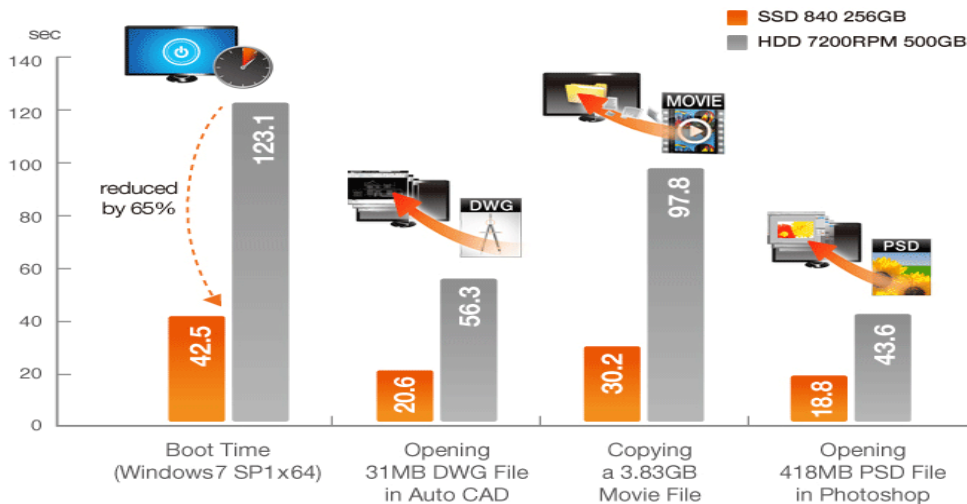

Elite

Eliminate System Slowness

Turn old computers into new

fast PC (any 4-5 year old pc)

SSD Drive

User Performance 80% Increase

To keep pace with rapid advances in processor technology, hard disk drives (HDDs) have had to evolve. Solid state drives (SSDs) have generated much interest as a solution for more efficient storage and higher productivity. But while SSD technology has proven to deliver significantly improved performance and higher CPU utilization, it comes with an exceptionally high price tag. SSD may be a viable solution for systems limited to 64GB – 128GB of storage, but most commercial notebook, laptop and desktop PCs require higher capacity. That puts SSD far out of the reach of typical storage budgets for these systems. [Solid state hybrid drives](#) (SSHDS) can cost-effectively fill these performance and capacity gaps. They integrate the speed of SSD and the capacity of HDD at a price-performance point far below SSDs and just slightly above HDDs. [Click for more info](#)